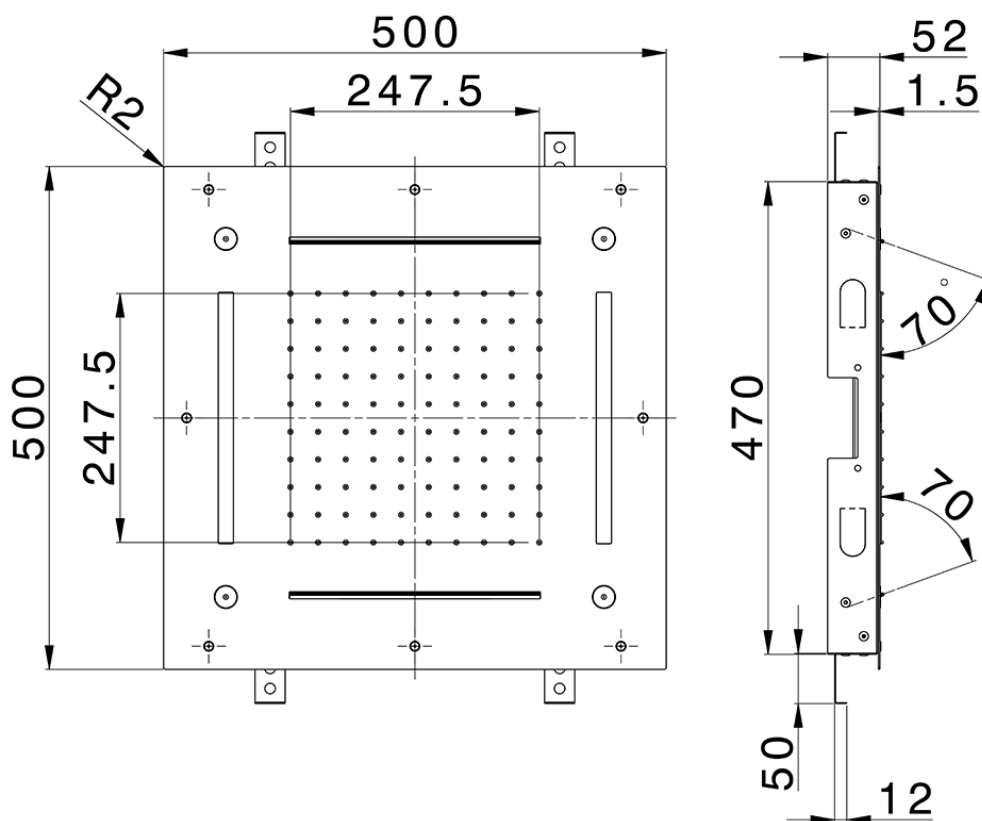

Soffione a soffitto con cromoterapia 500x500 ZEN_ZS1C0090

ZS1C0090

<http://www.huberitalia.com/soffione-a-soffitto-con-cromoterapia-500x500-zen-zs1c0090>

2024-12-22