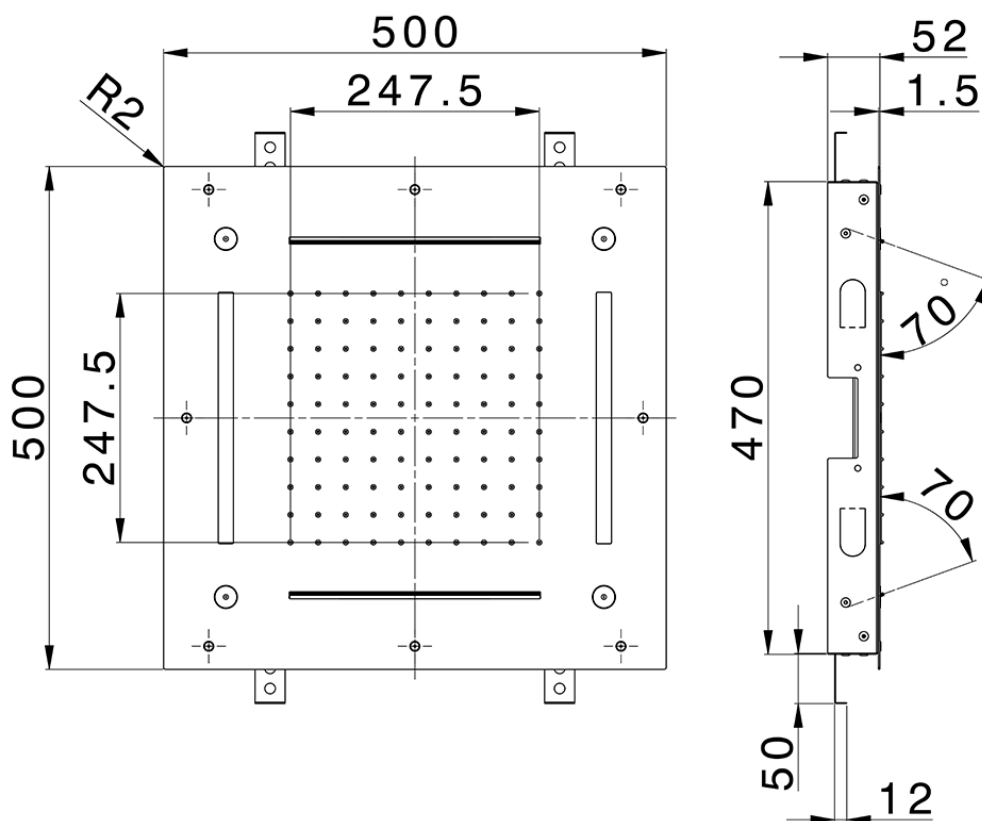

Soffione a soffitto con cromoterapia 500x500 ZEN\_ZS1C0090

ZS1C0090

<http://www.huberitalia.com/soffione-a-soffitto-con-cromoterapia-500x500-zen-zs1c0090>

2024-12-22