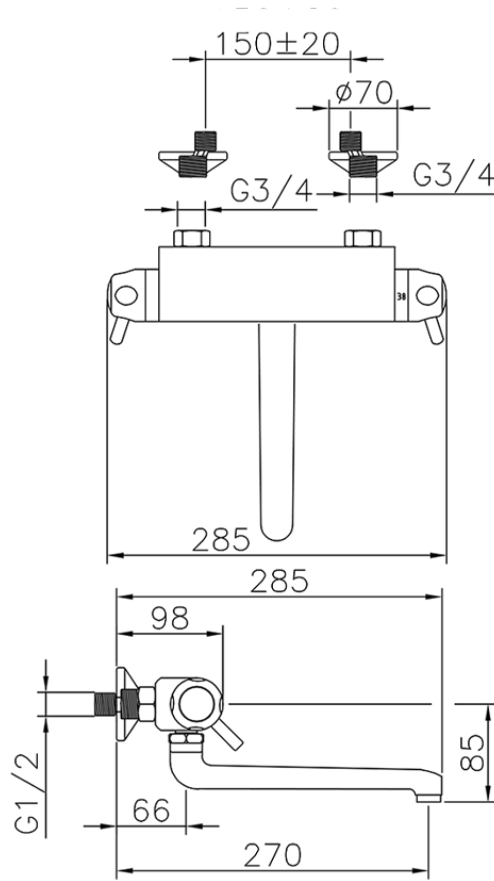

Miscelatore termostatico lavello a parete THERMO

CPT70010

<http://huberitalia.com/miscelatore-termostatico-lavello-a-parete-thermocpt70010>

2024-06-26