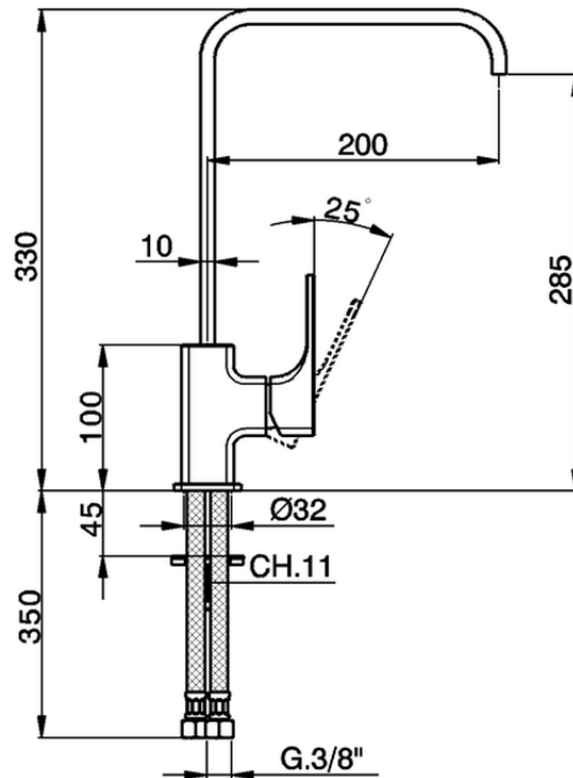

Miscelatore monocomando lavello EnergySave KITCHEN_CU102535

CU102535

<http://www.huberitalia.com/miscelatore-monocomando-lavello-energysave-kitchen-cu102535>

2025-04-04