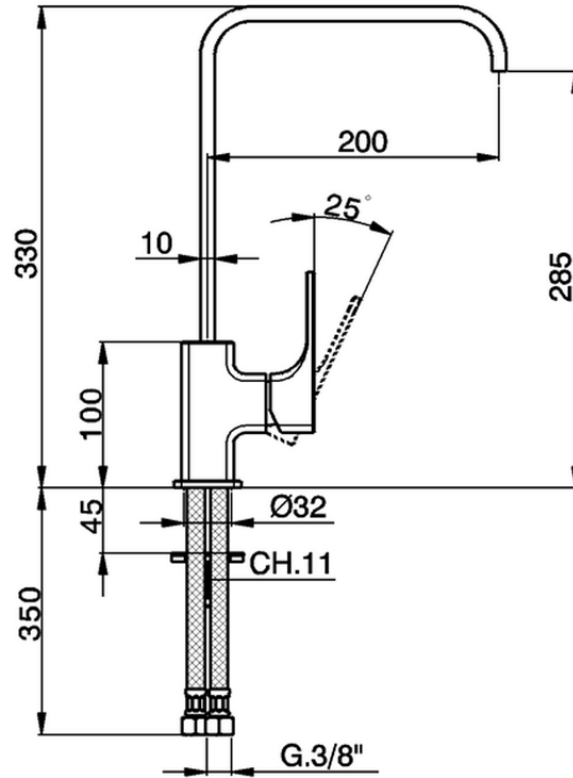

Miscelatore monocomando lavello EnergySave KITCHEN_CU102535

CU102535

<http://www.huberitalia.com/miscelatore-monocomando-lavello-energysave-kitchen-cu102535>

2025-04-03