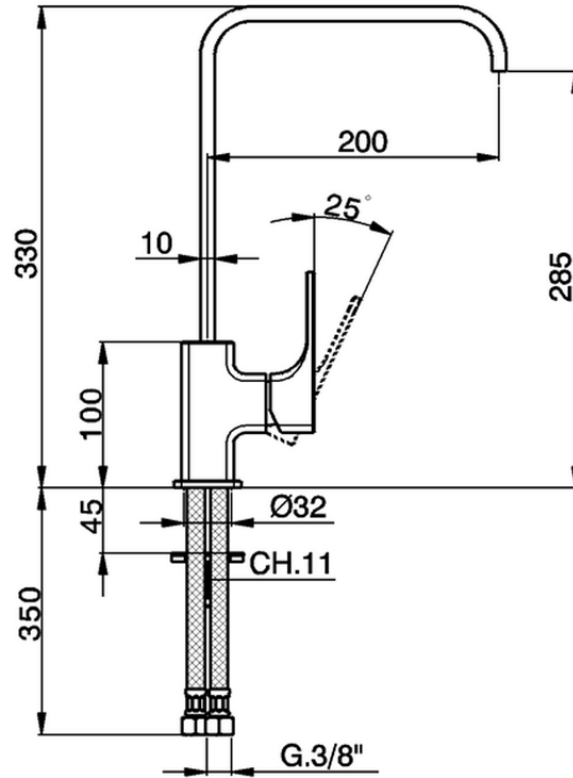

Miscelatore monocomando lavello EnergySave KITCHEN_CU102535

CU102535

<http://www.huberitalia.com/miscelatore-monocomando-lavello-energysave-kitchen-cu102535>

2025-04-04