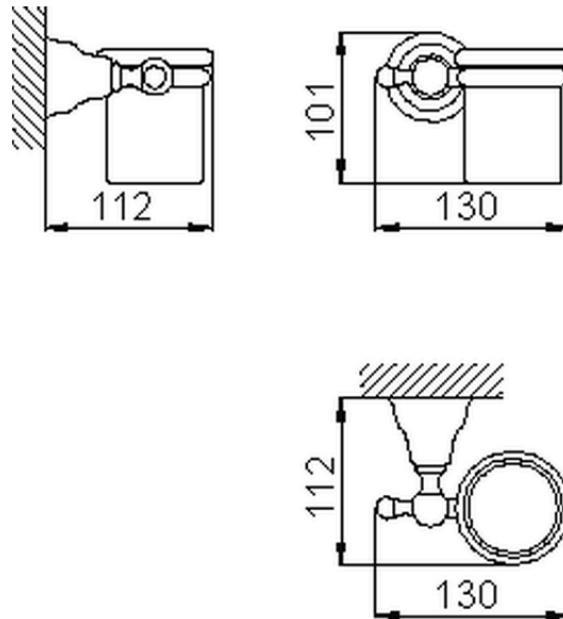

Porta bicchiere CROISETTE_4020.01H.

4020.01H.

<http://www.huberitalia.com/porta-bicchiere-croisette-4020-01h>

2025-04-03