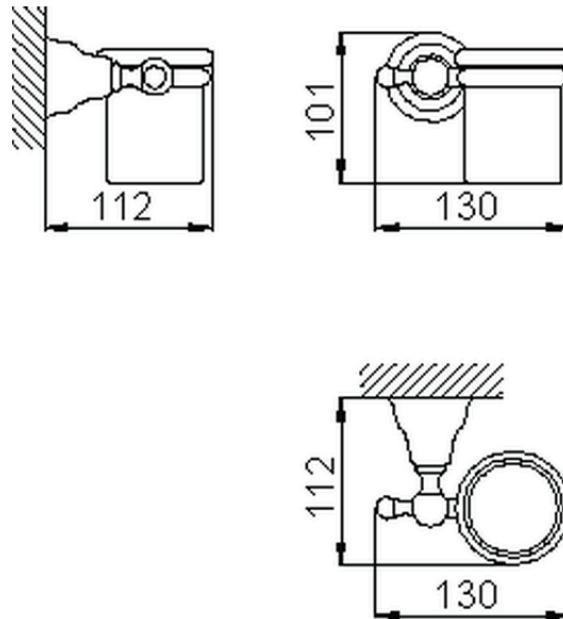

Porta bicchiere CROISETTE_4020.01H.

4020.01H.

<http://www.huberitalia.com/porta-bicchiere-croisette-4020-01h>

2025-04-02