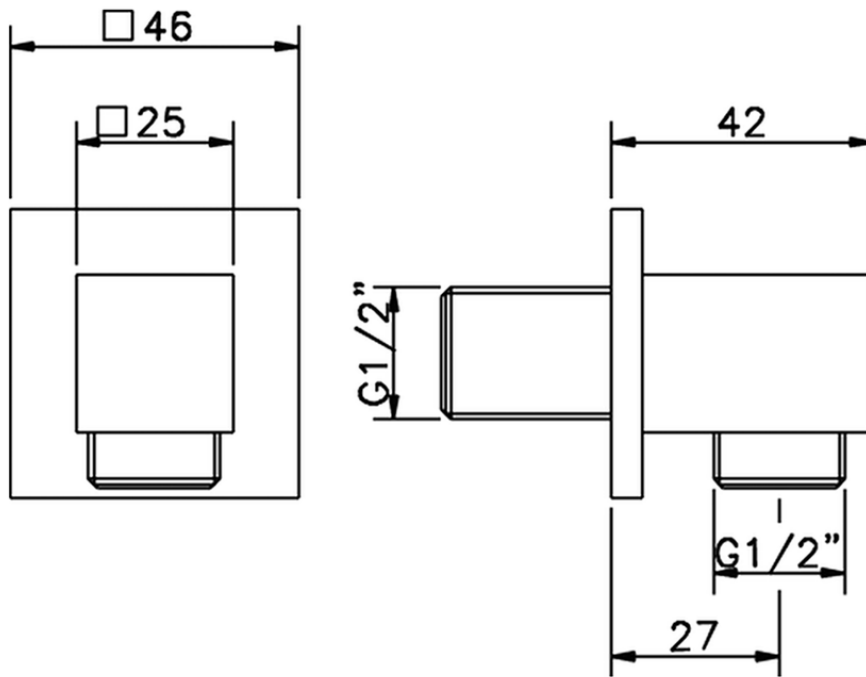

Presad'acqua SHOWER_SS017340

SS017340

<http://www.huberitalia.com/presa-dacqua-shower-ss017340>

2025-04-04