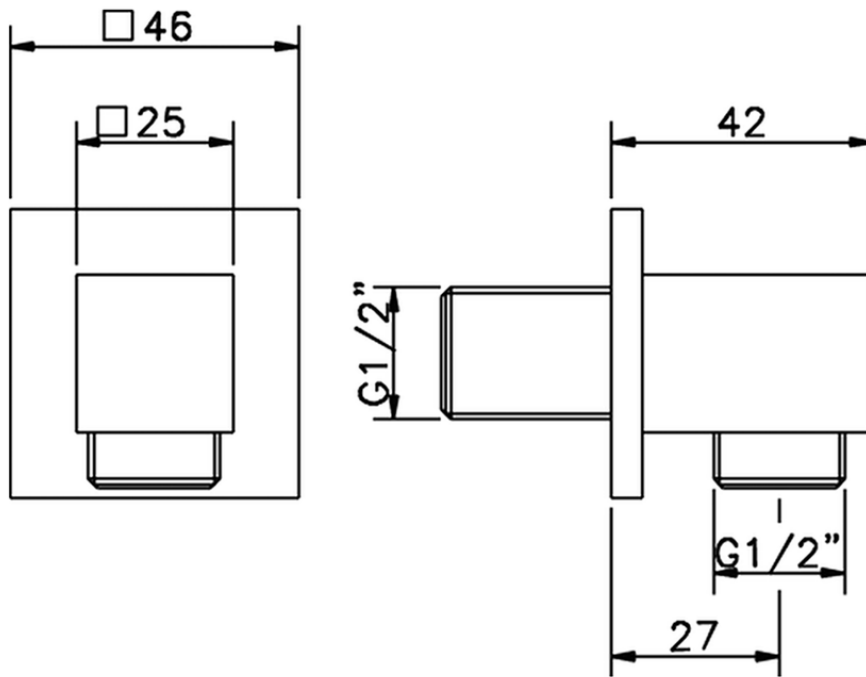

Presad'acqua SHOWER_SS017340

SS017340

<http://www.huberitalia.com/presa-dacqua-shower-ss017340>

2025-03-12