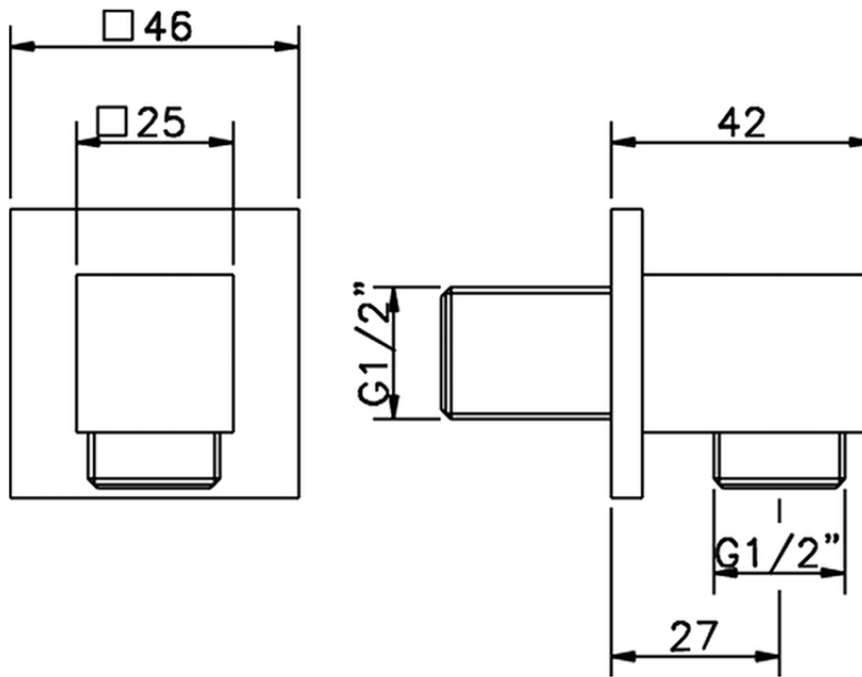

Presad'acqua SHOWER_SS017340

SS017340

<http://www.huberitalia.com/presa-dacqua-shower-ss017340>

2025-04-04