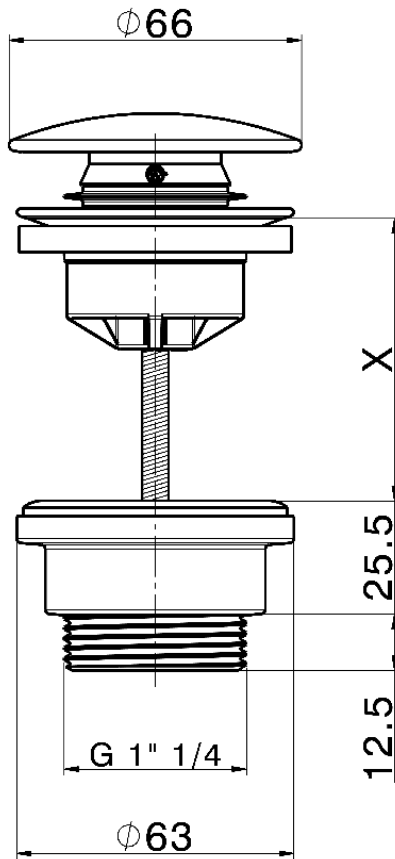

Piletta click-clack 1"1/4 per lavabo COMPLEMENTI_ZB001790

$X = 0-63$ mm. MAX

$X = 63-103$ mm. MAX

ZB001790

<http://www.huberitalia.com/piletta-click-clack-11-4-per-lavabo-complementi-zb001790>

2025-03-14