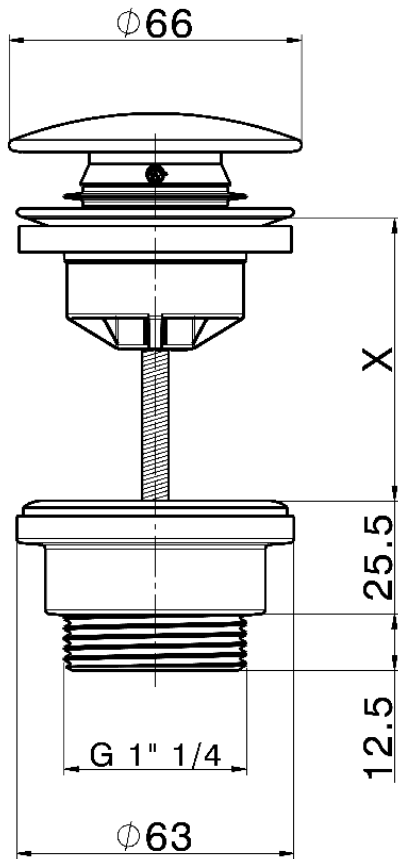

Piletta click-clack 1"1/4 per lavabo COMPLEMENTI\_ZB001790

X = 0-63 mm. MAX

X = 63-103 mm. MAX