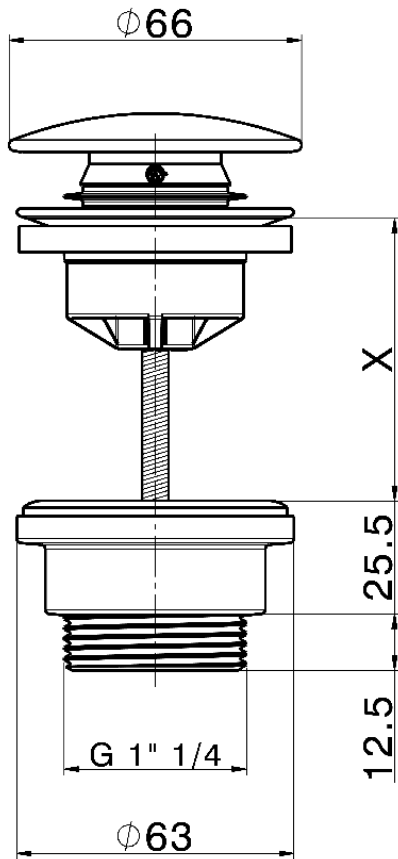

Piletta click-clack 1"1/4 per lavabo COMPLEMENTI\_ZB001790

X = 0-63 mm. MAX

X = 63-103 mm. MAX

ZB001790

<http://www.huberitalia.com/piletta-click-clack-11-4-per-lavabo-complementi-zb001790>

2025-03-15