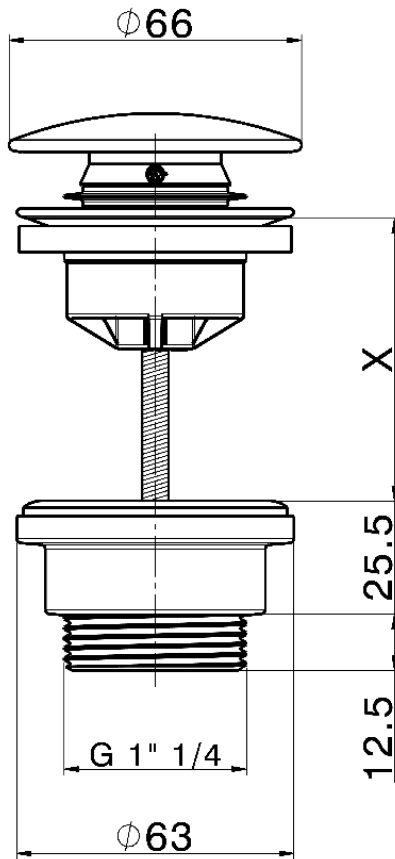

Piletta click-clack 1"1/4 per lavabo COMPLEMENTI_ZB001790

X = 0-63 mm. MAX

X = 63-103 mm. MAX