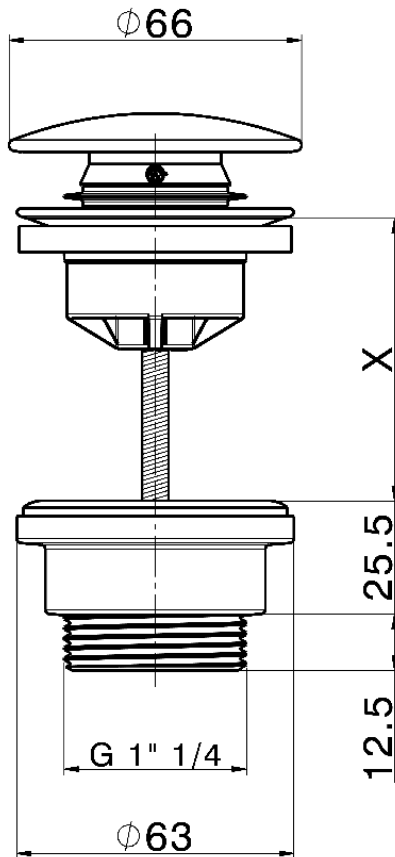

Piletta click-clack 1"1/4 per lavabo COMPLEMENTI\_ZB001790

X = 0-63 mm. MAX

X = 63-103 mm. MAX