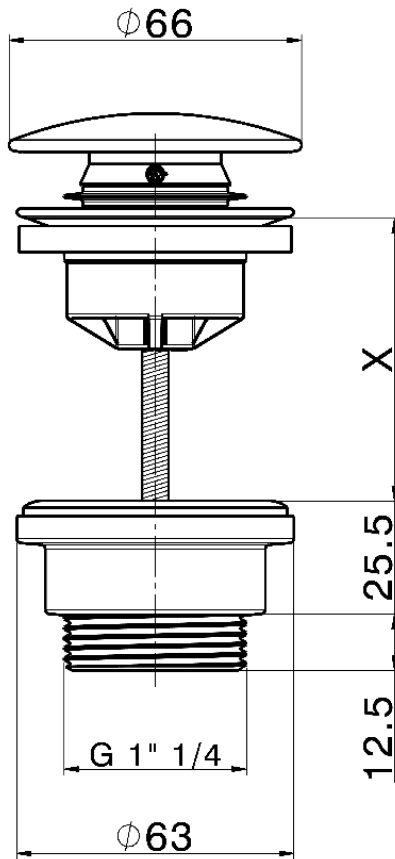

Piletta click-clack 1"1/4 per lavabo COMPLEMENTI\_ZB001790

X = 0-63 mm. MAX

X = 63-103 mm. MAX

ZB001790

<http://www.huberitalia.com/piletta-click-clack-11-4-per-lavabo-complementi-zb001790>

2025-03-14