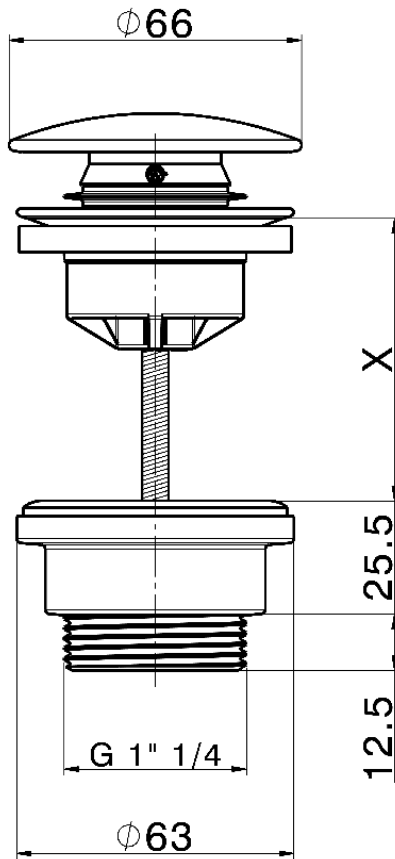

Piletta click-clack 1"1/4 per lavabo COMPLEMENTI_ZB001790

X = 0-63 mm. MAX

X = 63-103 mm. MAX

ZB001790

<http://www.huberitalia.com/piletta-click-clack-11-4-per-lavabo-complementi-zb001790>

2025-03-14