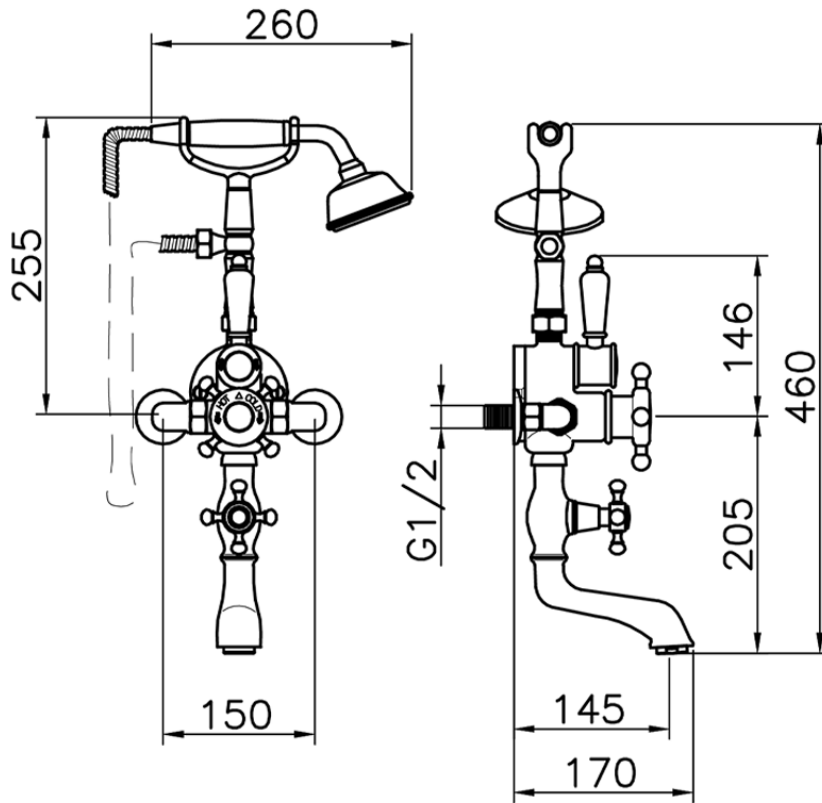

Miscelatore termostatico vasca VICTORIAN\_198.VT01H.

198.VT01H.

<http://www.huberitalia.com/miscelatore-termostatico-vasca-victorian-198-vt01h>

2025-04-03