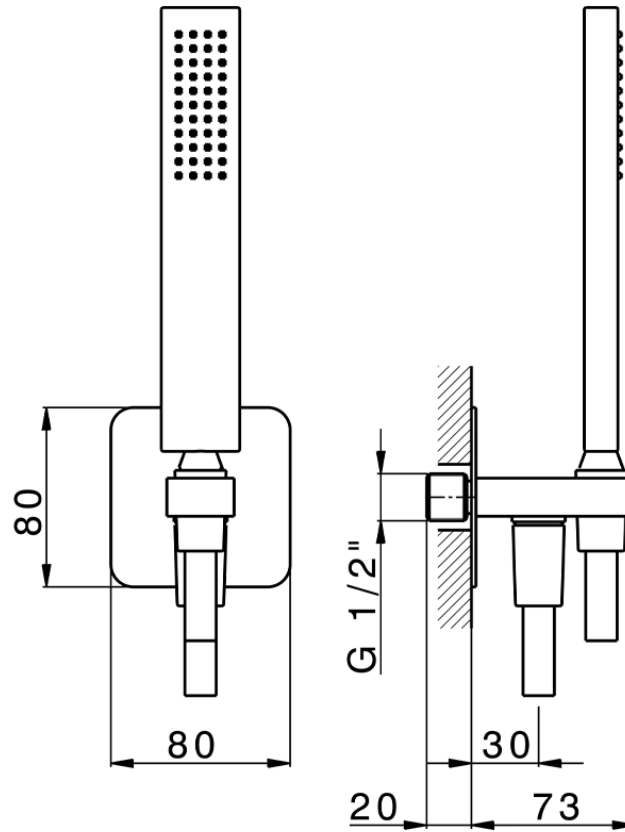

Completo doccia con presa acqua PUSH&SHOWER_SS0G5110

SS0G5110

<http://www.huberitalia.com/completo-doccia-con-presa-acqua-pushshower-ss0g5110>

2025-04-04