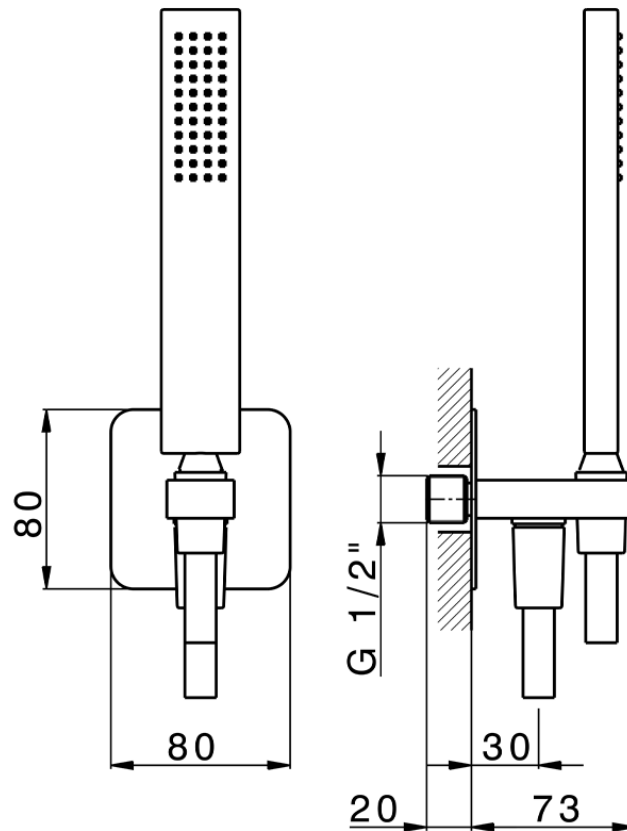

Completo doccia con presa acqua PUSH&SHOWER_SS0G5110

SS0G5110

<http://www.huberitalia.com/completo-doccia-con-presa-acqua-pushshower-ss0g5110>

2025-04-04