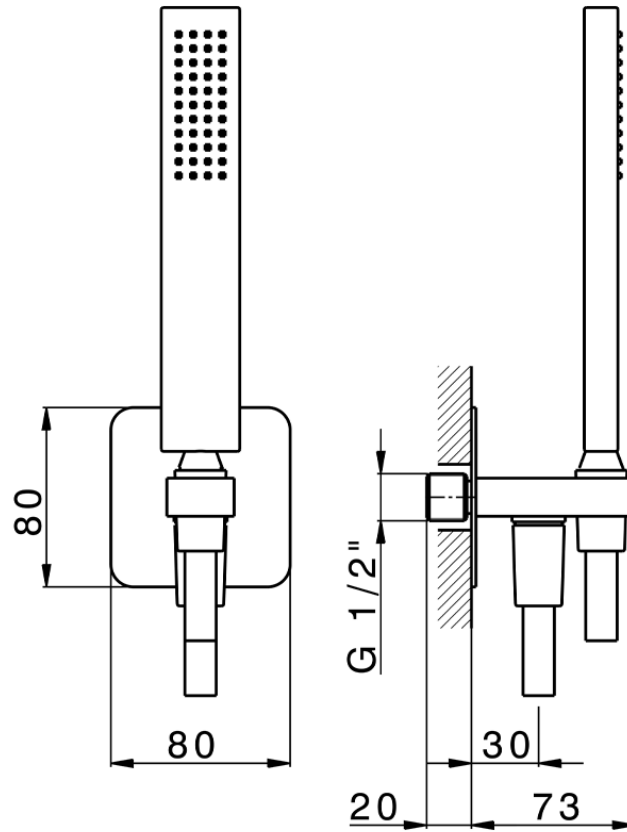

Completo doccia con presa acqua PUSH&SHOWER_SS0G5110

SS0G5110

<http://www.huberitalia.com/completo-doccia-con-presa-acqua-pushshower-ss0g5110>

2025-04-04