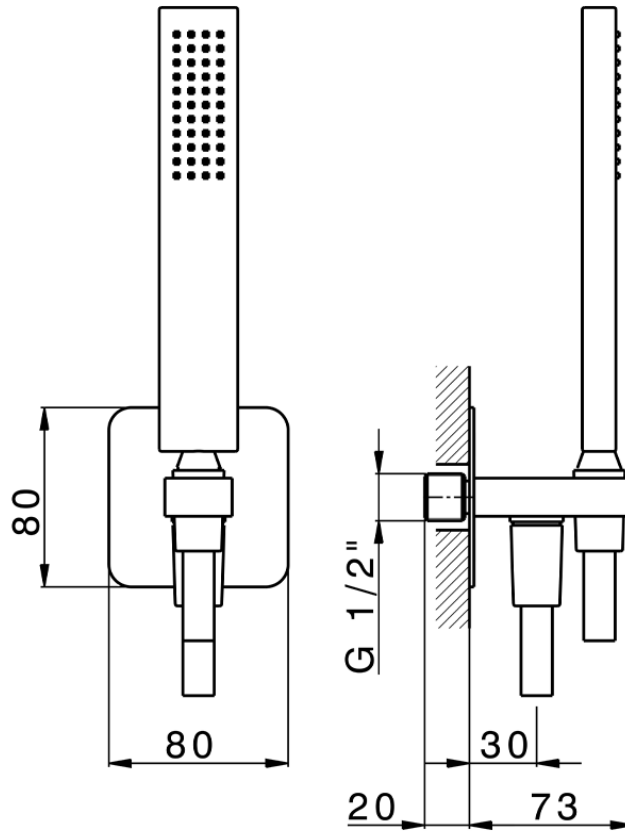

## Completo doccia con presa acqua PUSH&SHOWER\_SS0G5110

SS0G5110

<http://www.huberitalia.com/completo-doccia-con-presa-acqua-pushshower-ss0g5110>

2025-04-03