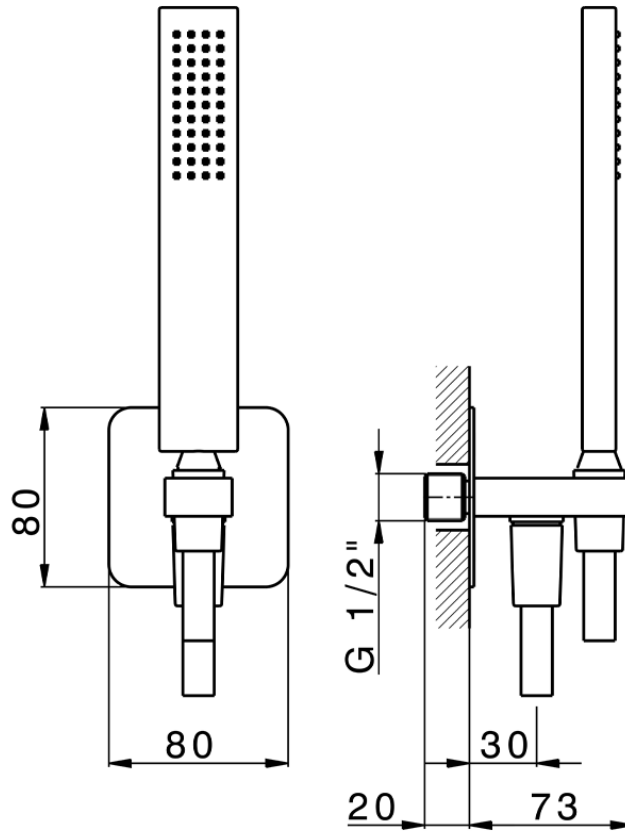

Completo doccia con presa acqua PUSH&SHOWER_SS0G5110

SS0G5110

<http://www.huberitalia.com/completo-doccia-con-presa-acqua-pushshower-ss0g5110>

2025-04-03