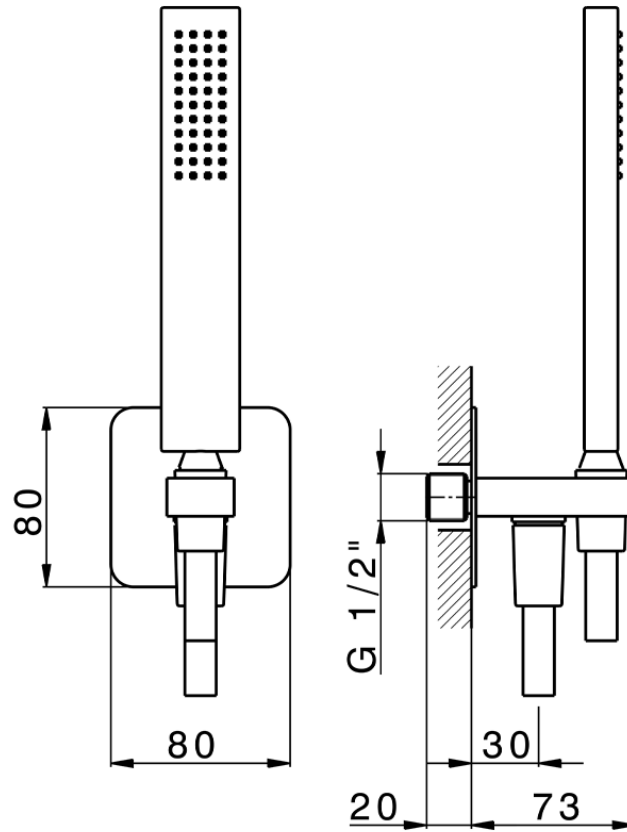

## Completo doccia con presa acqua PUSH&SHOWER\_SS0G5110

SS0G5110

<http://www.huberitalia.com/completo-doccia-con-presa-acqua-pushshower-ss0g5110>

2025-04-04