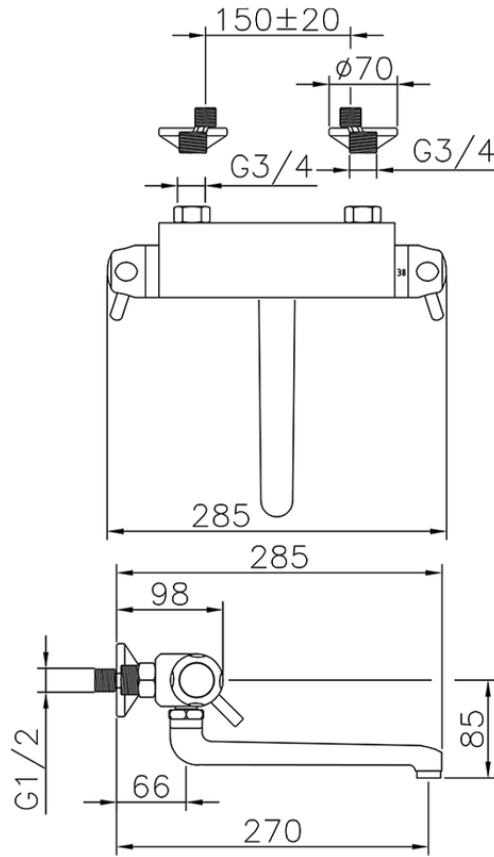

Miscelatore termostatico lavello a parete CLINIC&TECHNICAL_CPT70010

CPT70010

<http://www.huberitalia.com/miscelatore-termostatico-lavello-a-parete-clinictechnical-cpt70010>

2025-04-01