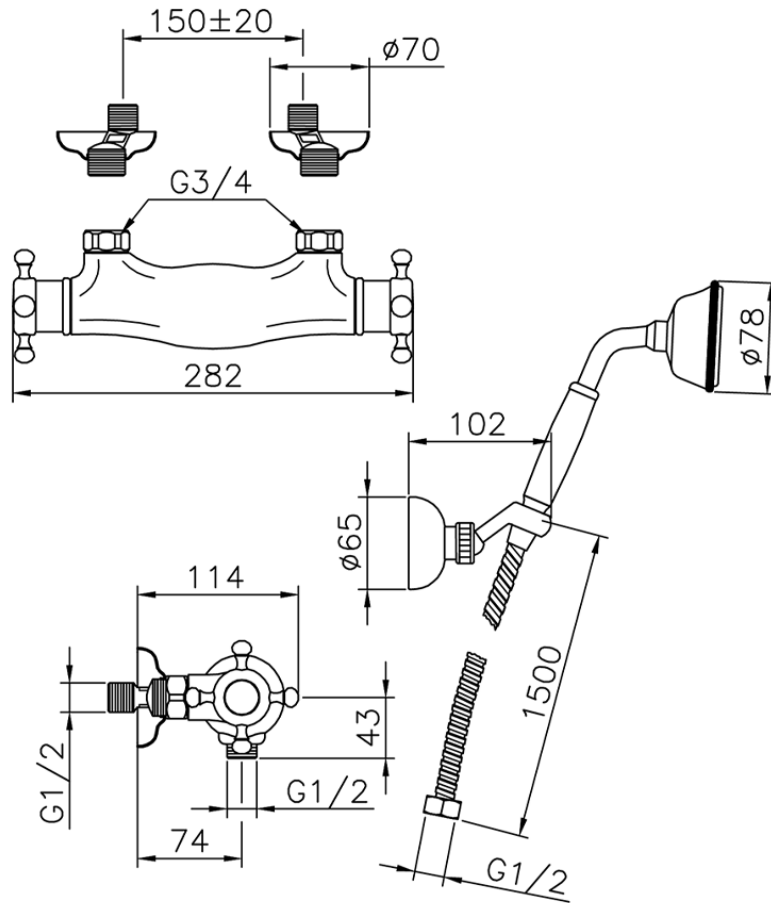

Miscelatore termostatico doccia completo VICTORIAN_VTD01010

VTD01010

<http://www.huberitalia.com/miscelatore-termostatico-doccia-completo-victorian-vtd01010>

2025-04-03