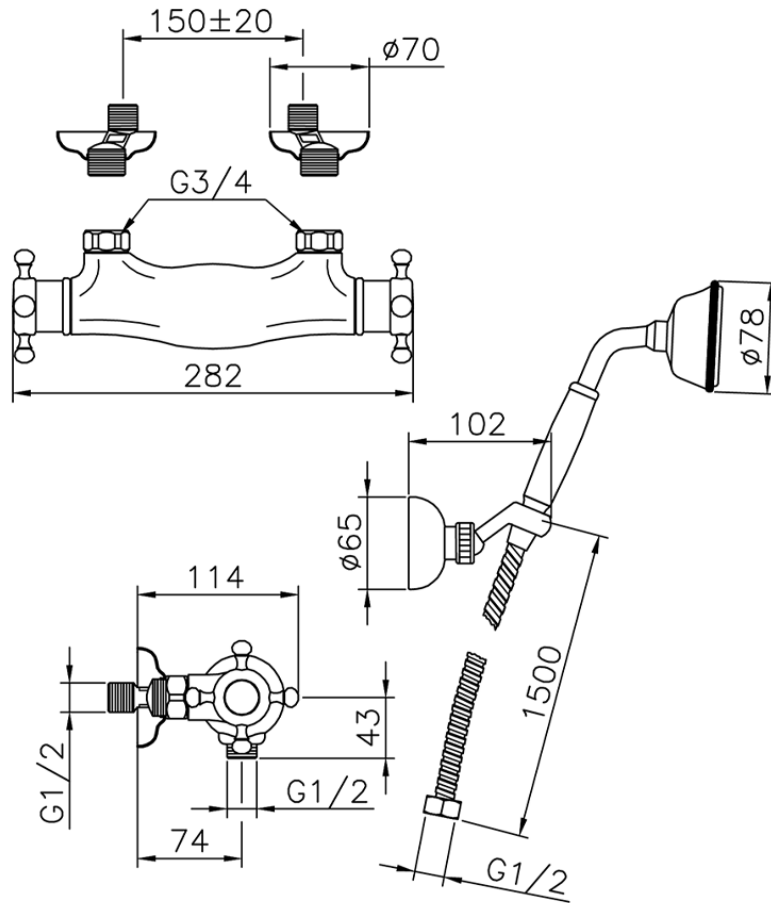

Miscelatore termostatico doccia completo VICTORIAN_VTD01010

VTD01010

<http://www.huberitalia.com/miscelatore-termostatico-doccia-completo-victorian-vtd01010>

2025-04-04