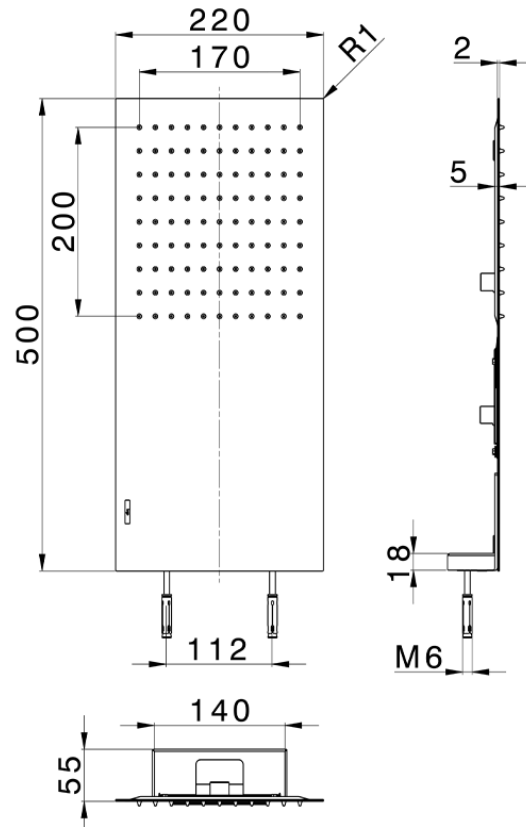

Soffione a parete 500x220 mm ZEN_ZS122120

ZS122120

<http://www.huberitalia.com/soffione-a-parete-500x220-mm-zen-zs122120>

2025-04-03