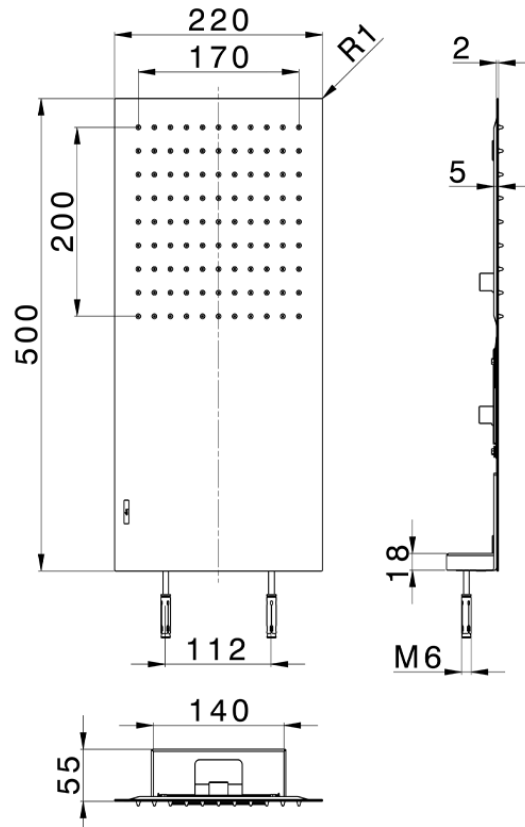

Soffione a parete 500x220 mm ZEN_ZS122120

ZS122120

<http://www.huberitalia.com/soffione-a-parete-500x220-mm-zen-zs122120>

2025-04-04