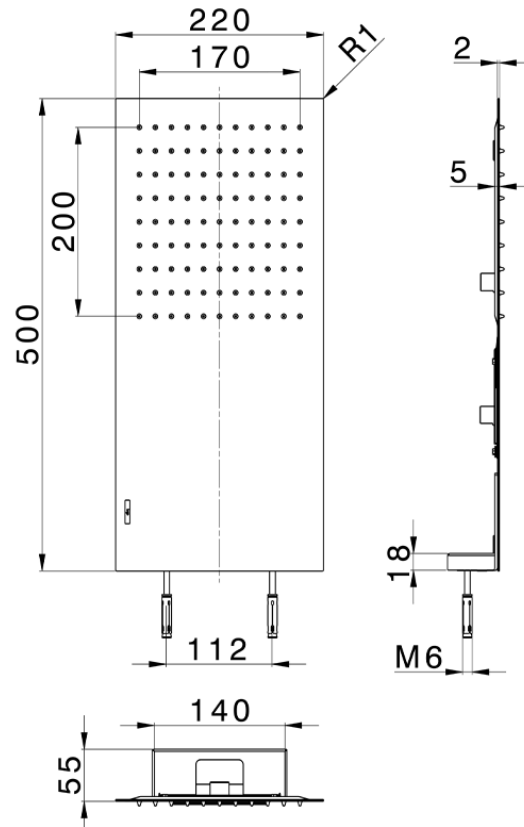

Soffione a parete 500x220 mm ZEN_ZS122120

ZS122120

<http://www.huberitalia.com/soffione-a-parete-500x220-mm-zen-zs122120>

2025-04-03