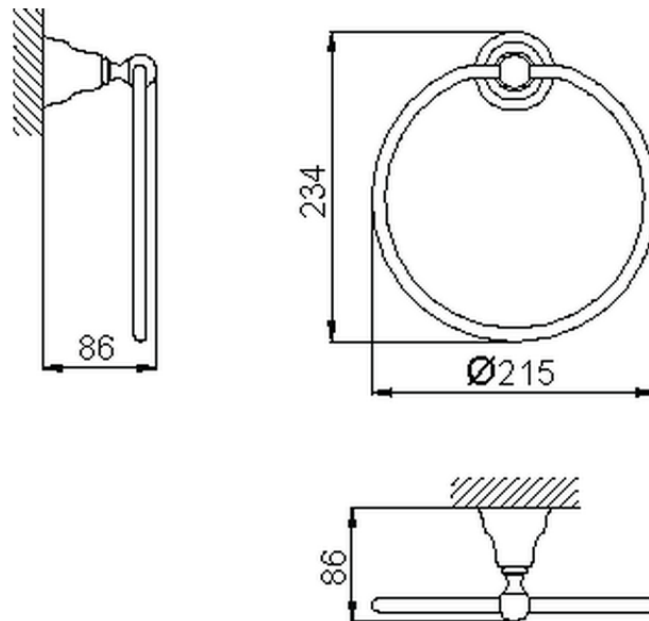

Porta salviette anello CROISETTE_4018.01H.

4018.01H.

<http://huberitalia.com/porta-salviette-anello-croisette-4018-01h>

2024-10-22