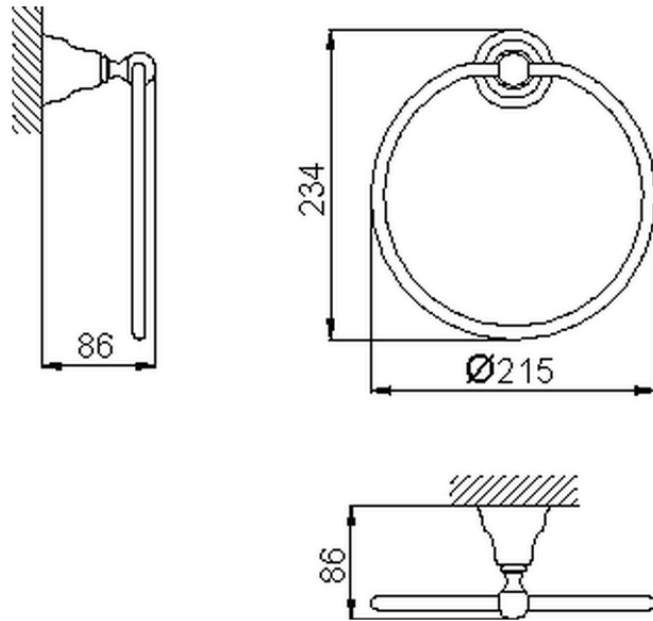

Porta salviette anello CROISETTE_4018.01H.

4018.01H.

<http://huberitalia.com/porta-salviette-anello-croisette-4018-01h>

2024-10-22