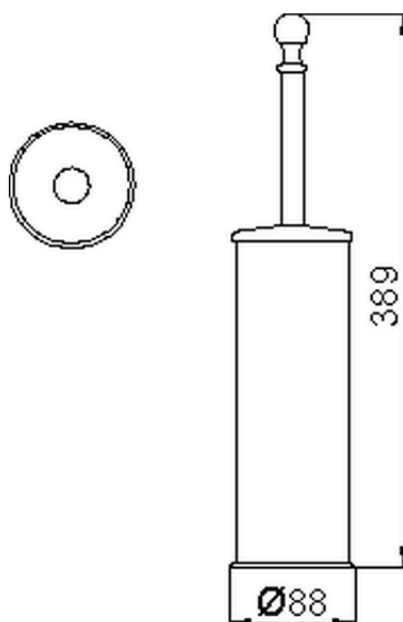

Porta scopino CROISSETTE_4040.01H.

4040.01H.

<http://www.huberitalia.com/porta-scopino-croisette-4040-01h>

2025-04-04