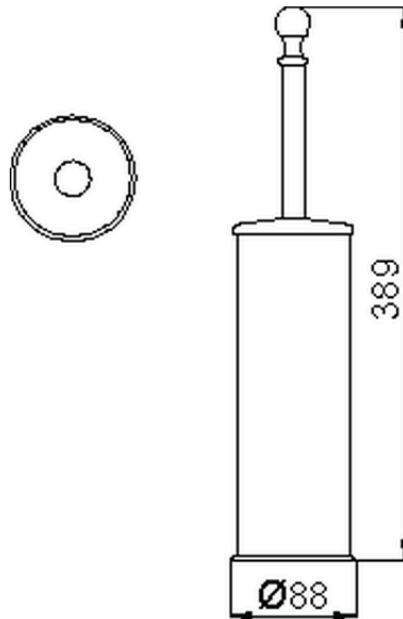

Porta scopino CROISSETTE_4040.01H.

4040.01H.

<http://www.huberitalia.com/porta-scopino-croisette-4040-01h>

2025-04-03