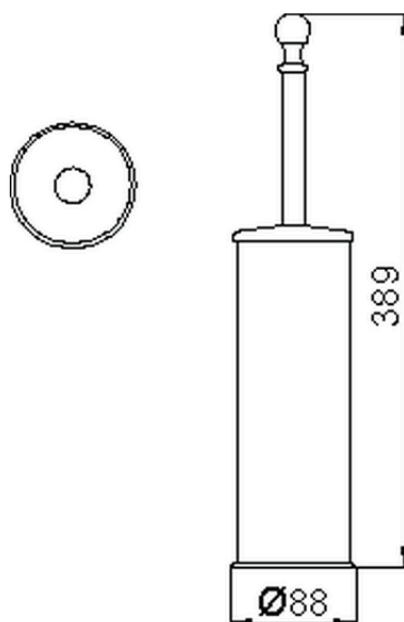

## Porta scopino CROISSETTE\_4040.01H.

4040.01H.

<http://www.huberitalia.com/porta-scopino-croisette-4040-01h>

2025-04-03