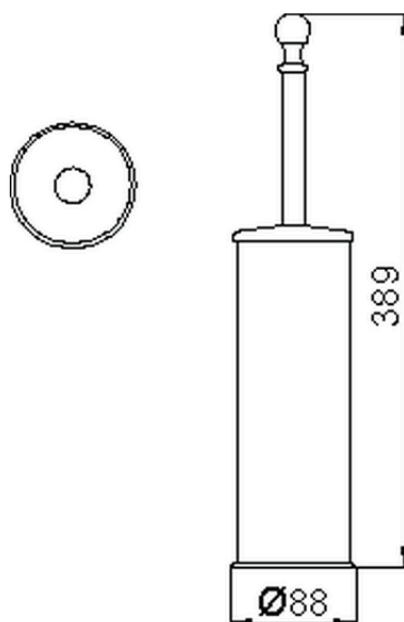

## Porta scopino CROISSETTE\_4040.01H.

4040.01H.

<http://www.huberitalia.com/porta-scopino-croisette-4040-01h>

2025-04-04