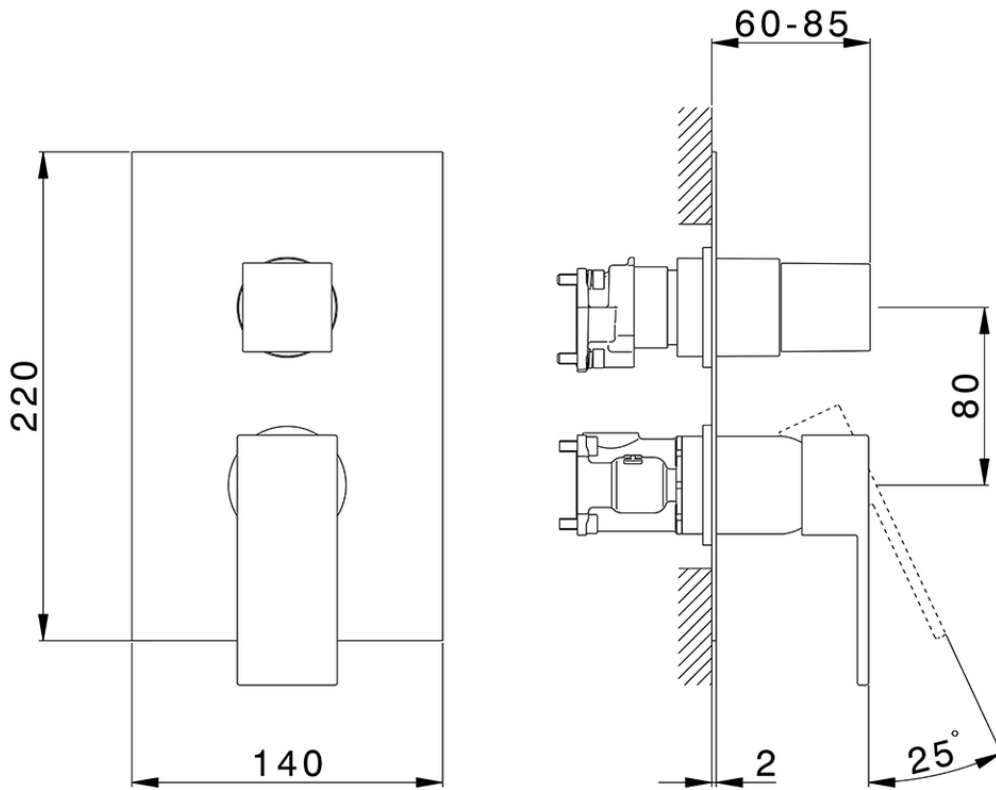

Completo Monocomando per One-Box NUOVA EGO_NE0BM030

NE0BM030

<http://www.huberitalia.com/completo-monocomando-per-one-box-nuova-ego-ne0bm030>

ZB00B031

<http://www.huberitalia.com/one-box-universale-per-incasso-one-box-zb00b031>