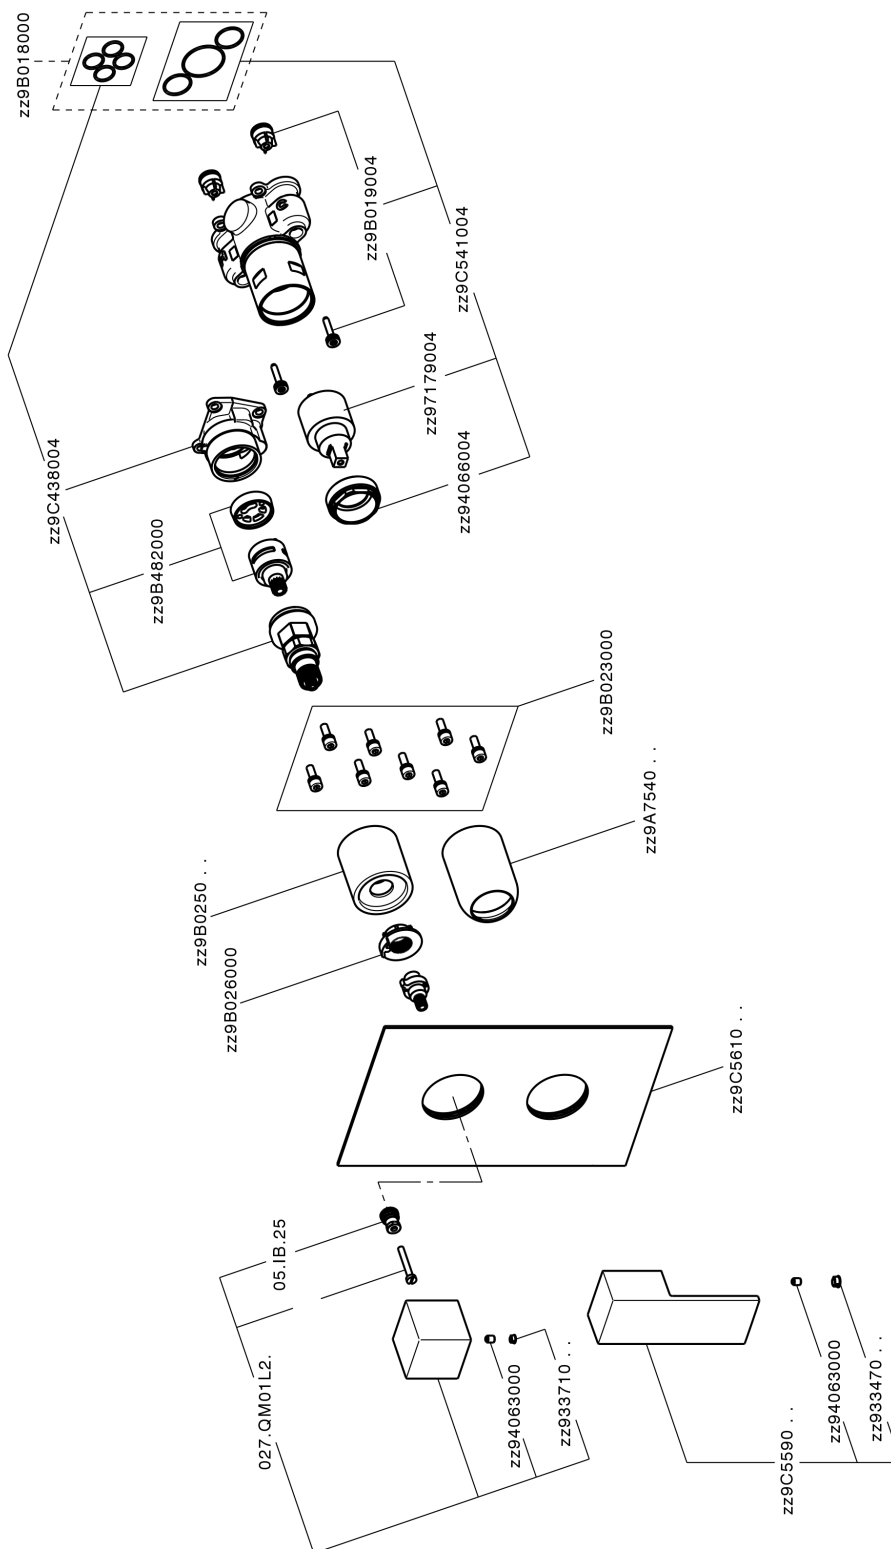

Completo Monocomando per One-Box NUOVA EGO_NE0BM030

NE0BM030

<http://www.huberitalia.com/completo-monocomando-per-one-box-nuova-ego-ne0bm030>

One-Box Universale per incasso ONE BOX_ZB00B031

ZB00B031

<http://www.huberitalia.com/one-box-universale-per-incasso-one-box-zb00b031>

One-Box Universale per incasso ONE BOX_ZB00B030

ZB00B030

<http://www.huberitalia.com/one-box-universale-per-incasso-one-box-zb00b030>

2025-04-04