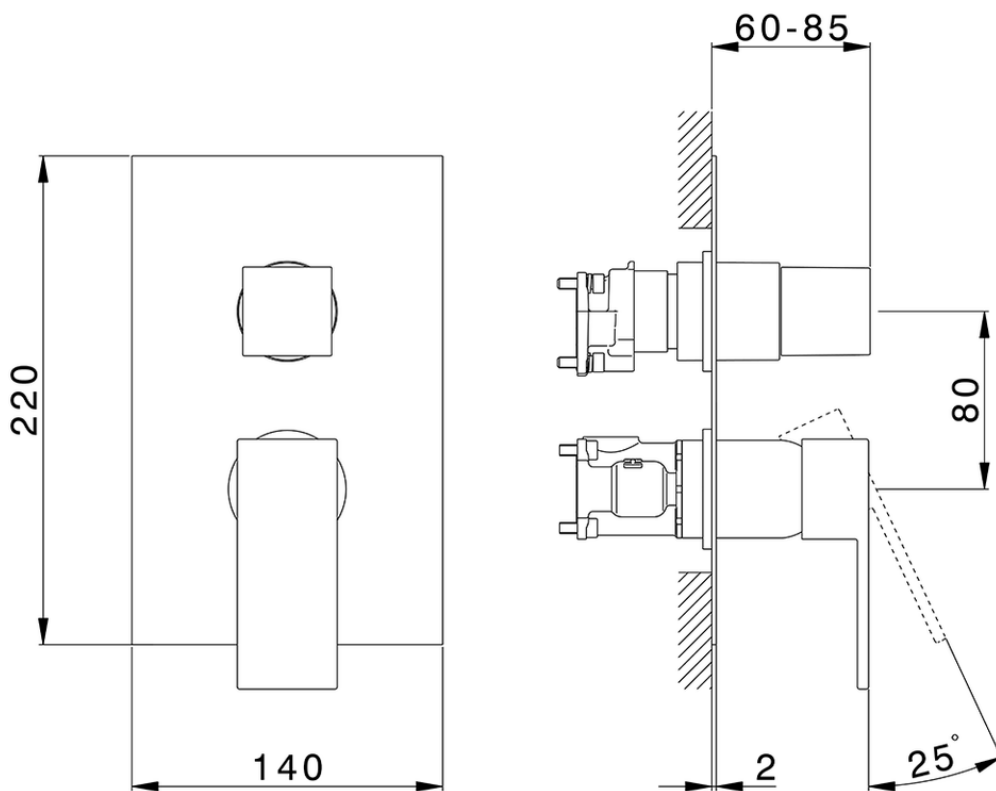

Completo Monocomando per One-Box NUOVA EGO_NE0BM030

NE0BM030

<http://www.huberitalia.com/completo-monocomando-per-one-box-nuova-ego-ne0bm030>

ZB00B031

<http://www.huberitalia.com/one-box-universale-per-incasso-one-box-zb00b031>