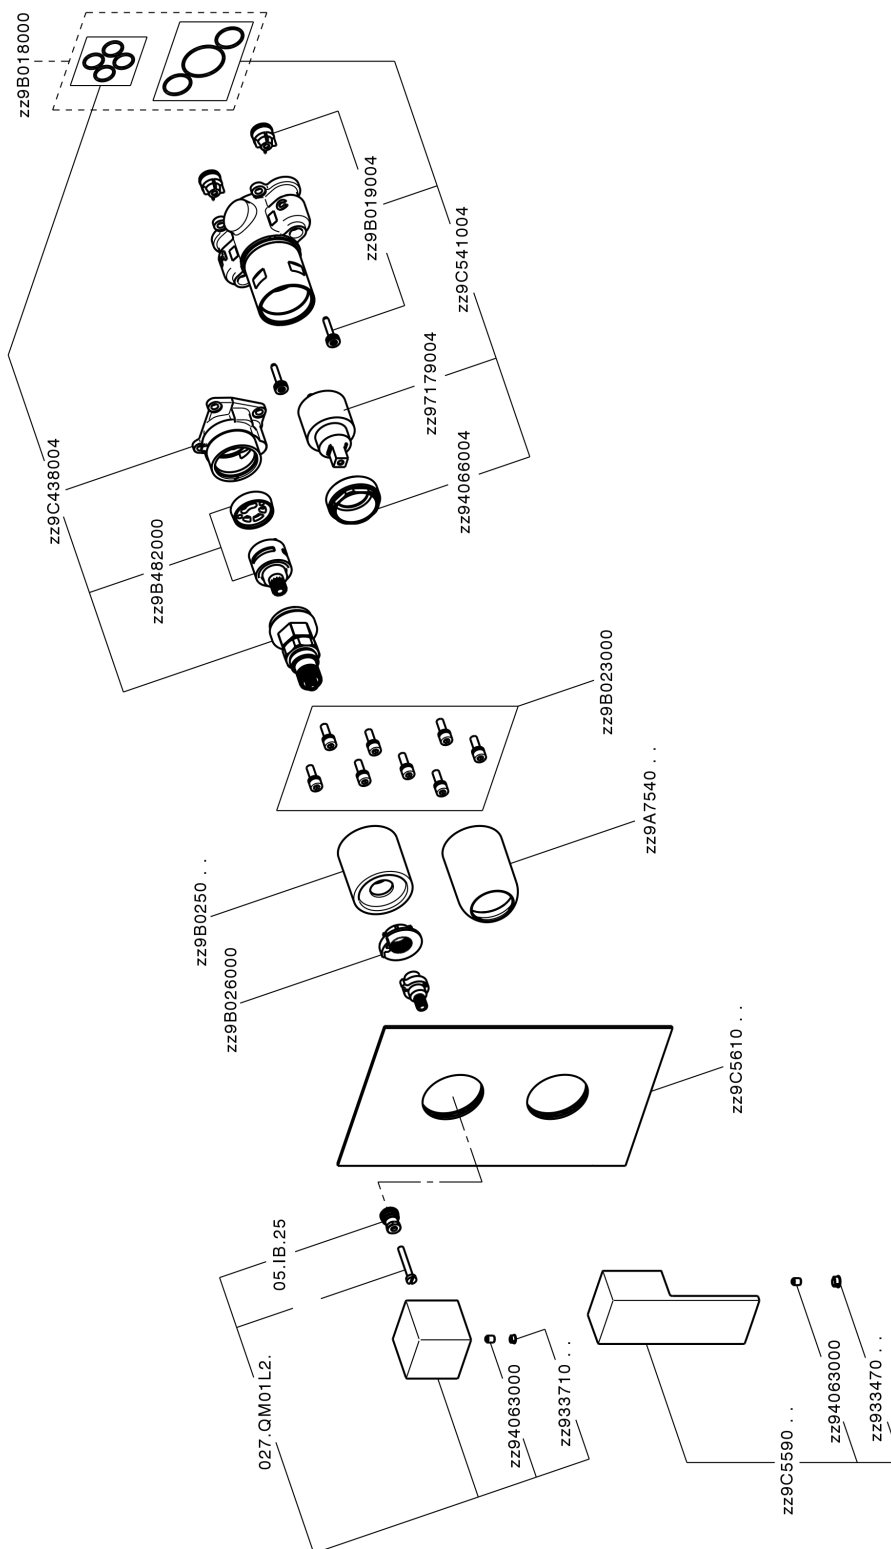

Completo Monocomando per One-Box NUOVA EGO_NE0BM030

NE0BM030

<http://www.huberitalia.com/completo-monocomando-per-one-box-nuova-ego-ne0bm030>

One-Box Universale per incasso ONE BOX_ZB00B031

ZB00B031

<http://www.huberitalia.com/one-box-universale-per-incasso-one-box-zb00b031>

One-Box Universale per incasso ONE BOX_ZB00B030

ZB00B030

<http://www.huberitalia.com/one-box-universale-per-incasso-one-box-zb00b030>

2025-04-03