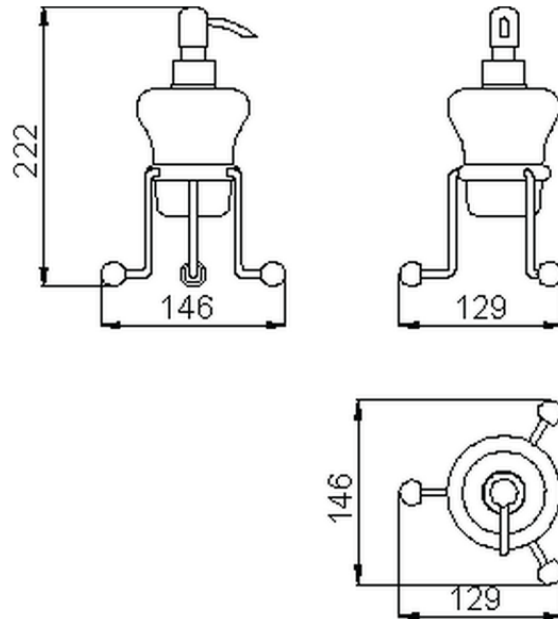

Porta sapone liquido CROISSETTE_4030.01H.

4030.01H.

<http://www.huberitalia.com/porta-sapone-liquido-croisette-4030-01h>

2025-02-05