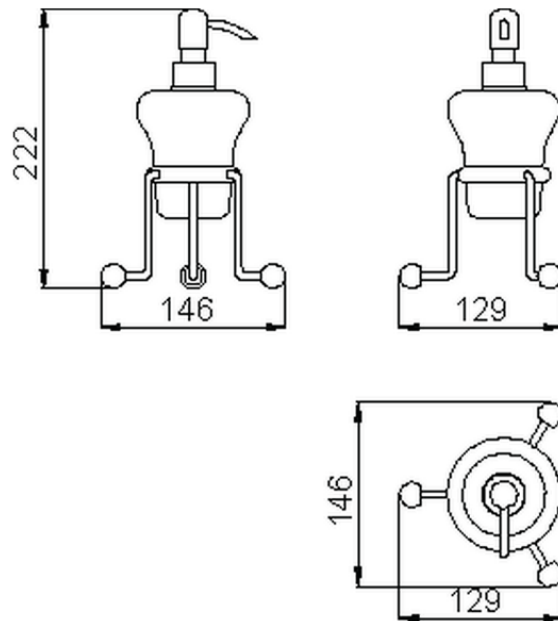

Porta sapone liquido CROISSETTE_4030.01H.

4030.01H.

<http://www.huberitalia.com/porta-sapone-liquido-croisette-4030-01h>

2025-02-05