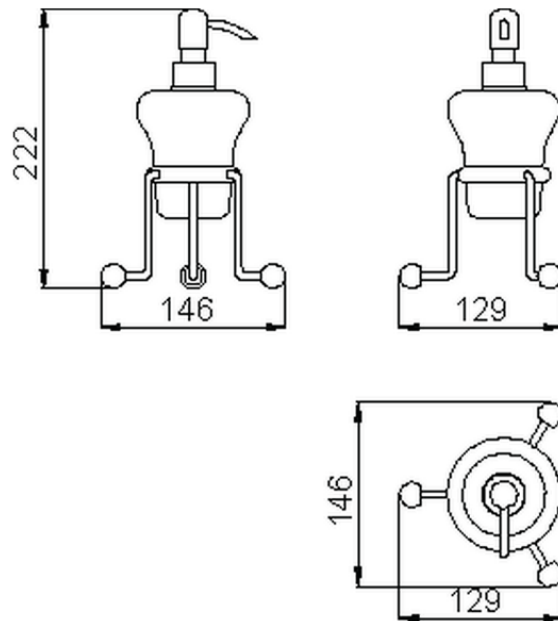

## Porta sapone liquido CROISSETTE\_4030.01H.

4030.01H.

<http://www.huberitalia.com/porta-sapone-liquido-croisette-4030-01h>

2025-02-05