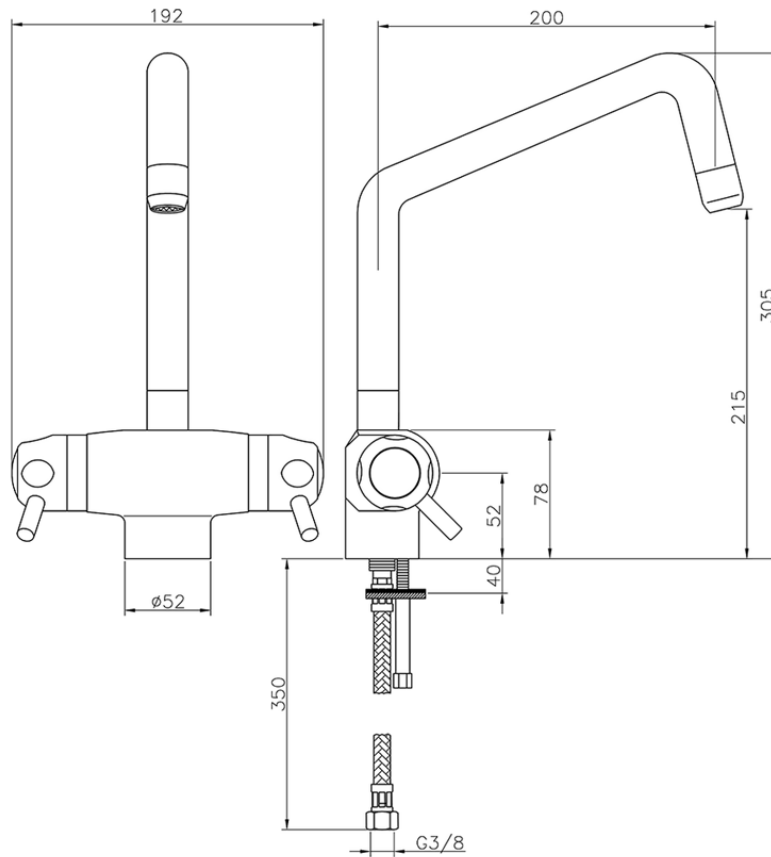

Miscelatore termostatico lavello THERMO_CPT65010

CPT65010

<http://www.huberitalia.com/miscelatore-termostatico-lavello-thermo-cpt65010>

2025-04-01