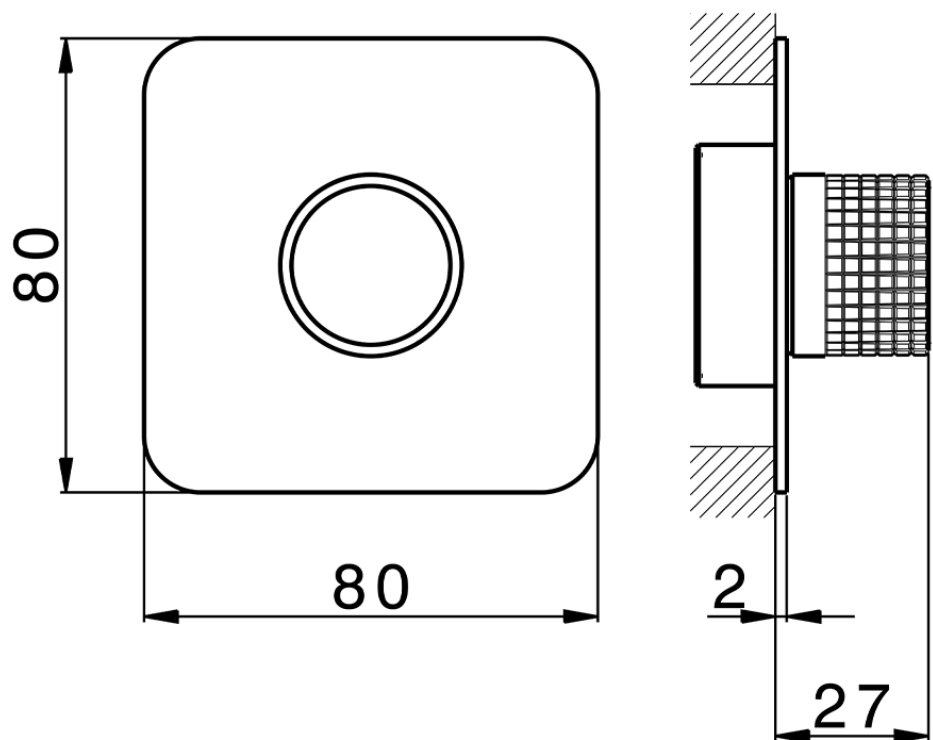

Parte esterna per singolo Push&Shower PUSH&SHOWER_PS0G6220

PS0G6220

<http://www.huberitalia.com/parte-esterna-per-singolo-pushshower-pushshower-ps0g6220>

ZB0G6000

<http://www.huberitalia.com/parte-incasso-pushshower-incasso-zb0g6000>