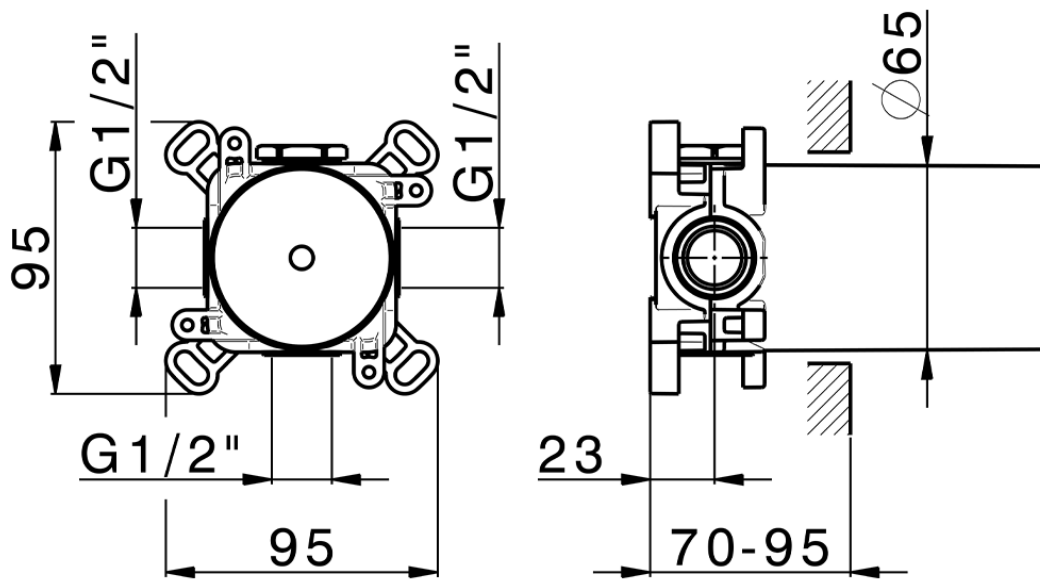

Parte esterna per singolo Push&Shower PUSH&SHOWER_PS0G6220

PS0G6220

<http://www.huberitalia.com/parte-esterna-per-singolo-pushshower-pushshower-ps0g6220>

ZB0G6000

<http://www.huberitalia.com/parte-incasso-pushshower-incasso-zb0g6000>