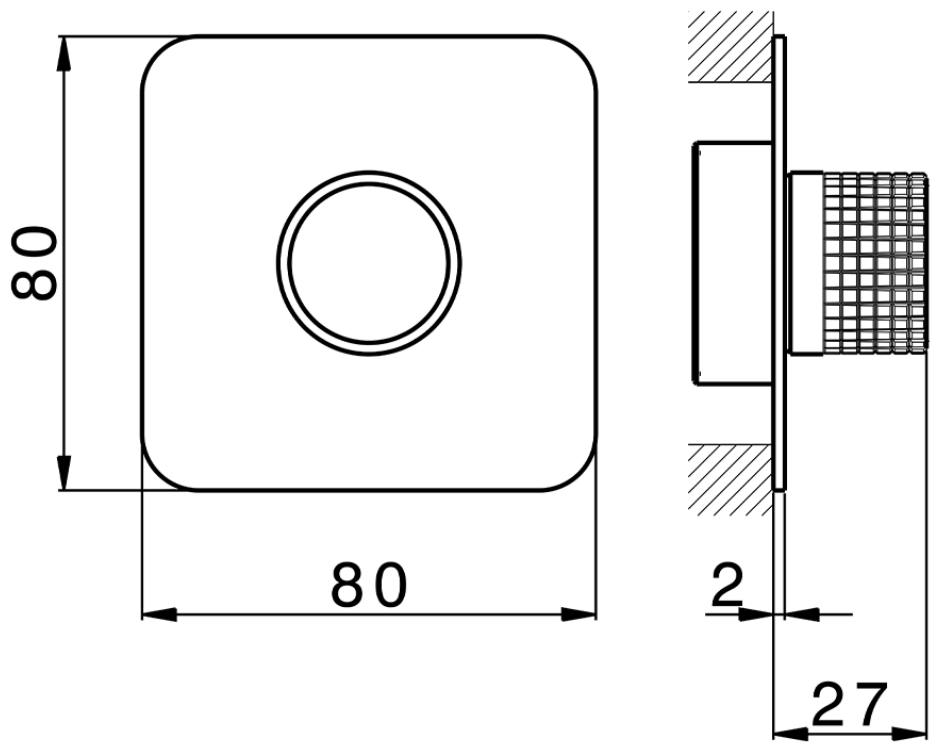

Parte esterna per singolo Push&Shower PUSH&SHOWER_PS0G6220

PS0G6220

<http://www.huberitalia.com/parte-esterna-per-singolo-pushshower-pushshower-ps0g6220>

ZB0G6000

<http://www.huberitalia.com/parte-incasso-pushshower-incasso-zb0g6000>