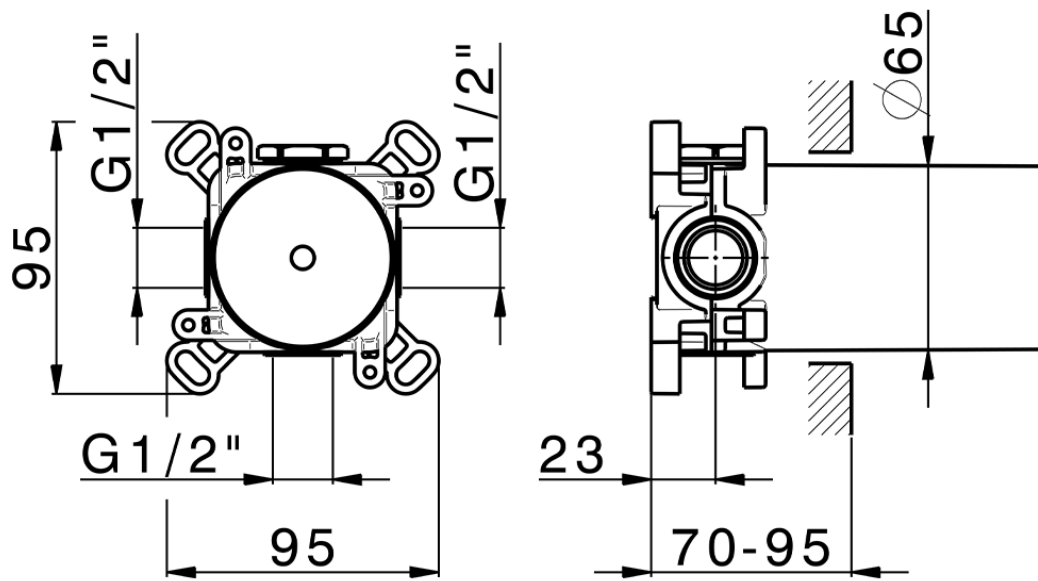

Parte esterna per singolo Push&Shower PUSH&SHOWER_PS0G6220

PS0G6220

<http://www.huberitalia.com/parte-esterna-per-singolo-pushshower-pushshower-ps0g6220>

ZB0G6000

<http://www.huberitalia.com/parte-incasso-pushshower-incasso-zb0g6000>