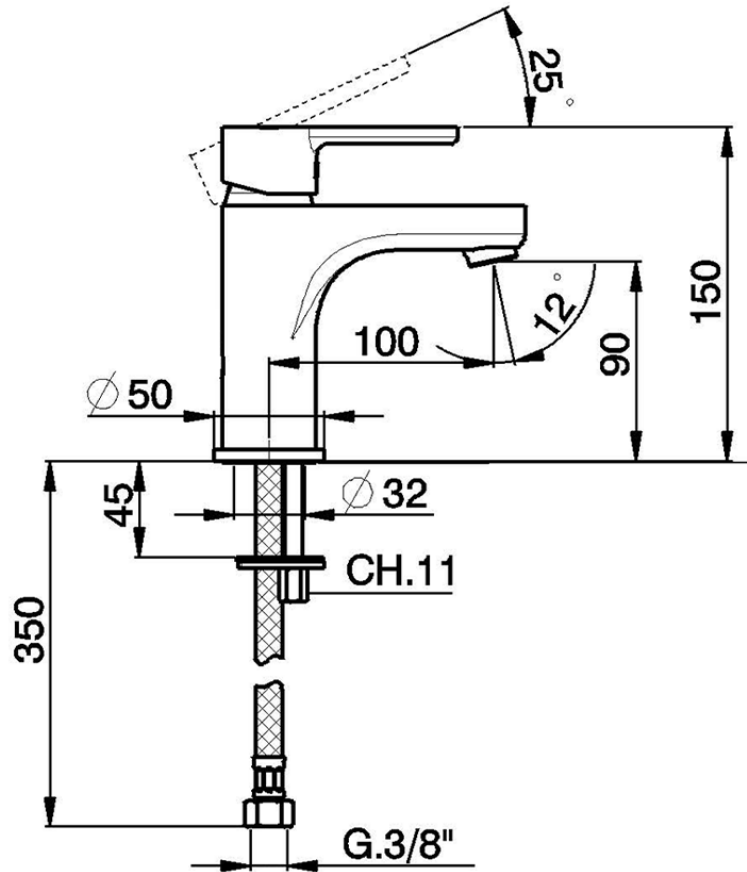

Miscelatore monocomando lavabo large EnergySave H2_H2000505

H2000505

<http://www.huberitalia.com/miscelatore-monocomando-lavabo-large-energysave-h2-h2000505>

2025-03-14