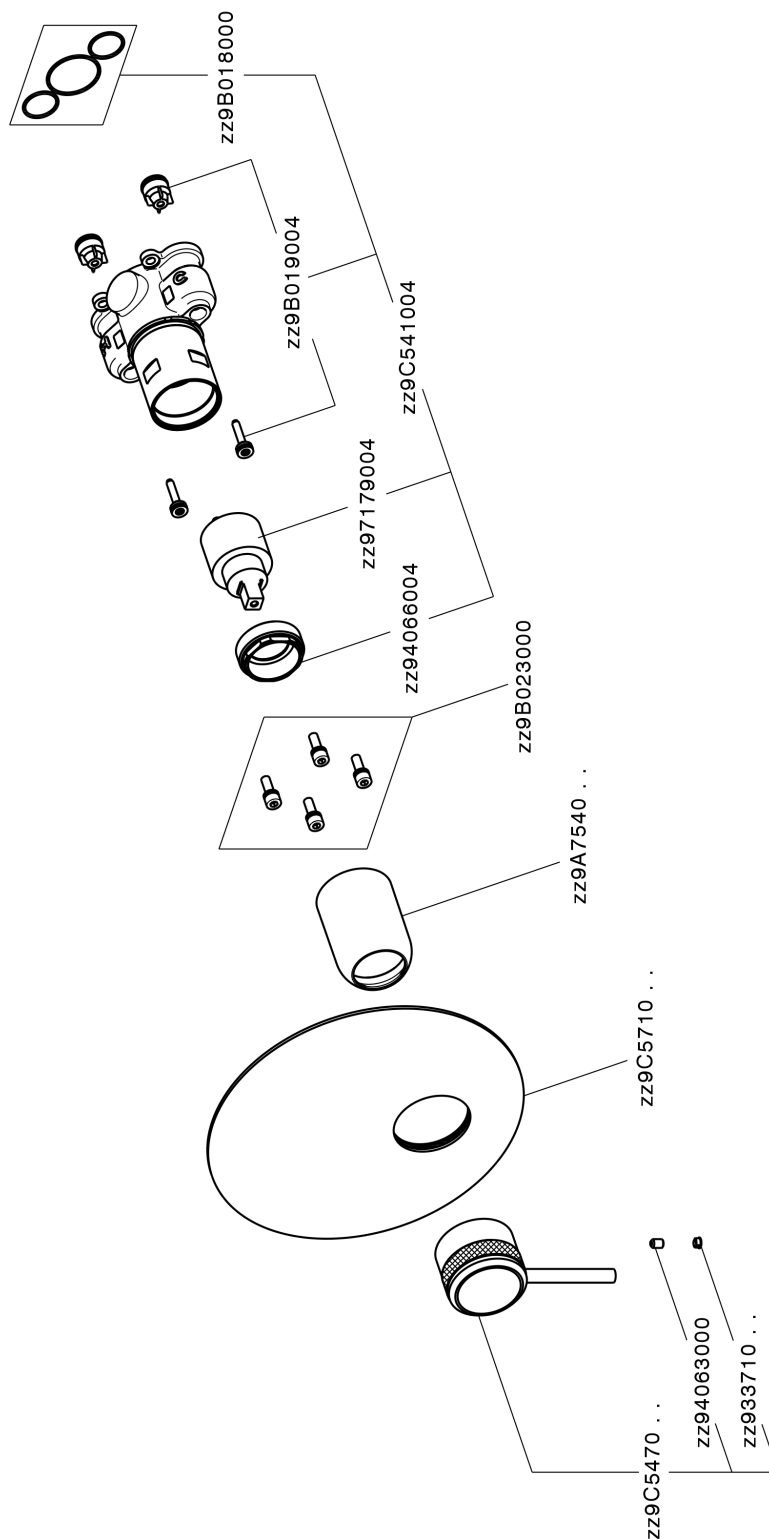

Completo Monocomando per One-Box CHRONOS_CR0BM010

CR0BM010

<http://www.huberitalia.com/completo-monocomando-per-one-box-chronos-cr0bm010>

One-Box Universale per incasso ONE BOX_ZB00B031

ZB00B031

<http://www.huberitalia.com/one-box-universale-per-incasso-one-box-zb00b031>

One-Box Universale per incasso ONE BOX_ZB00B030

ZB00B030

<http://www.huberitalia.com/one-box-universale-per-incasso-one-box-zb00b030>

2025-04-03