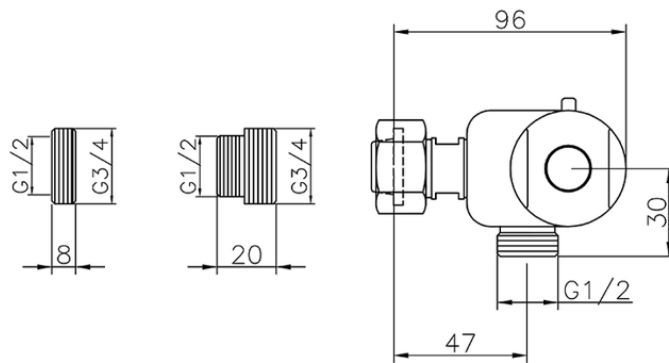

Miscelatore termostatico doccia CLINIC&TECHNICAL_100P.01H.

100P.01H.

<http://www.huberitalia.com/miscelatore-termostatico-doccia-clinictechnical-100p-01h>

2025-04-01