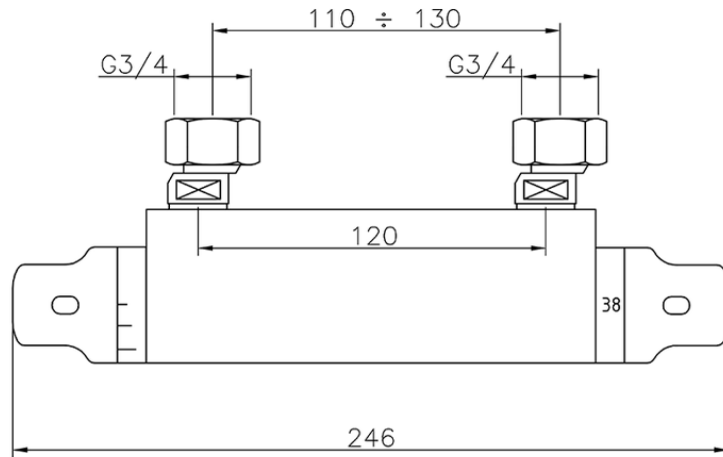

Miscelatore termostatico doccia CLINIC&TECHNICAL_100P.01H.

100P.01H.

<http://www.huberitalia.com/miscelatore-termostatico-doccia-clinictechnical-100p-01h>

2025-04-01