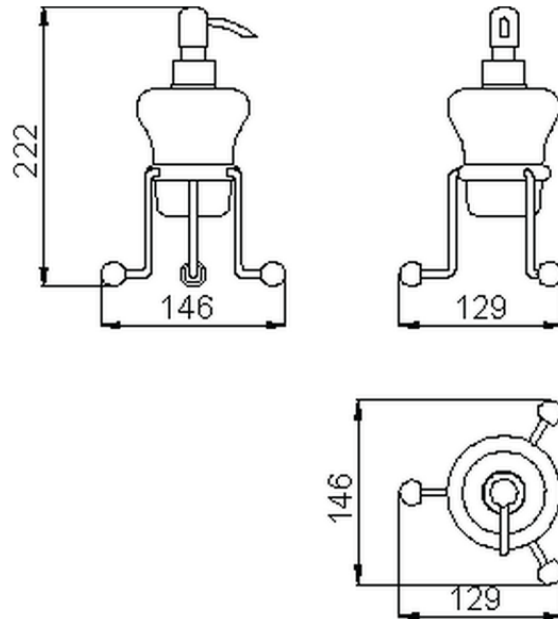

## Porta sapone liquido CROISETTE\_4030.01H.

4030.01H.

<http://huberitalia.com/porta-sapone-liquido-croisette-4030-01h>

2024-10-22